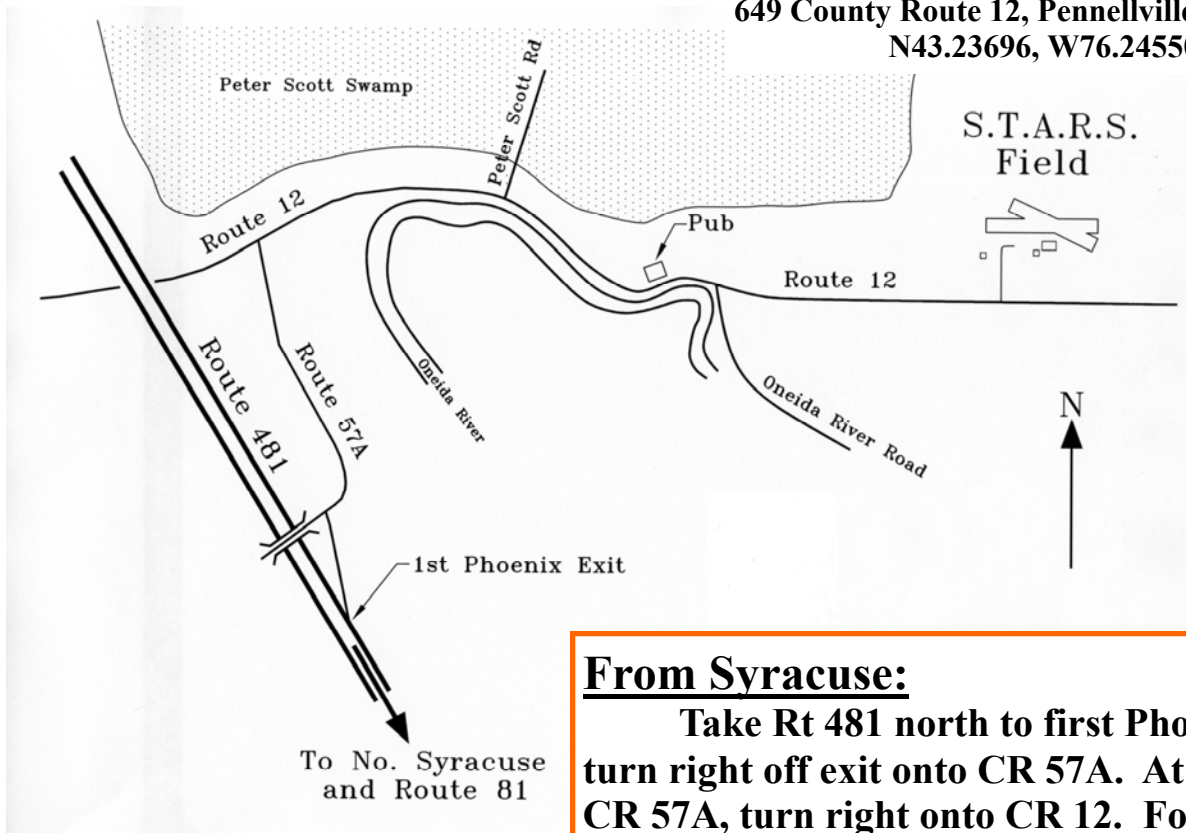

649 County Route 12, Pennellville, NY 13132
N43.23696, W76.24550

From Syracuse:

Take Rt 481 north to first Phoenix exit, turn right off exit onto CR 57A. At the end of CR 57A, turn right onto CR 12. Follow CR 12 for three miles east to field.

From Fulton/Oswego:

Take Rt 481 south to Phoenix Rt 264 exit, turn right onto Rt 264 south. Continue south on Rt 264 1.5 miles to CR 57 intersection. Turn left onto CR 57 and continue to next light on Lock Street. Turn left at stop sign. Lock Street turns into CR 12. Follow CR 12 for 3 miles east to field.

From I-90:

Take Exit 38 in Liverpool and take CR57 (Oswego Rd) north for 8.5 miles. Turn right onto CR57A in Phoenix and then use map above.

From I-81:

Take I-81 Exit 30 (Cicero) and then take NY31 west for 9.8 miles. Turn right onto Morgan Road. After the Oneida River bridge, turn left onto Oneida River Road and then right immediately onto Center Road. When Center Road intersects CR12, turn left onto CR 12. Follow CR12 to the STARS Field.

When all else fails: Type the STARS Field address into your GPS.